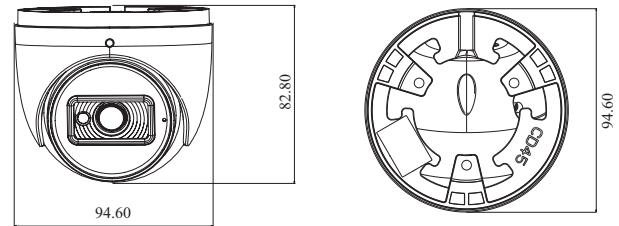

### SPECIFICATIONS

Model	TD-7554AS2
<b>Specifications</b>	
<b>Camera</b>	
Image Sensor	1 / 2.5 "CMOS
Resolution	5MP
Image Size	2560 x 1936
Video Output	AHD / TVI / CVI
Image System	PAL / NTSC
Electronic Shutter	Auto
IR Distance	20 ~ 30 m
Frame Rate	5MP@20fps /4MP@30fps
Min. Illumination	0 lux with IR
Lens	3.6 mm
Lens Mount	M12
S / N Ratio	≥52dB ( AGC OFF )
Protection Grade	IP 67
<b>Functions</b>	
Function Control	OSD ( COC Control )
Day & Night	ICR
Digital WDR	No
Digital NR	Yes, 2D DNR
Global Exposure	Yes
Central Exposure	Yes
AGC	No
Auto White Balance	Yes
BLC	Yes
Front Light Compensation	No
Contrast	Yes
Sharpness	Yes
Smart IR	No
Image Setting	Yes
Defect Correction	Auto
Language	Chinese/English
Angle Adjustment	Pan: 0°~360°; Tilt: 0°~75°; Rotation: 0°~360°
<b>Others</b>	
Power Supply	DC12V ( ± 10% )
Power Consumption	IR OFF : < 1W; IR ON : < 3W
Working Environment	- 30 °C ~ 50 °C, 10 % ~ 90 % ( relative humidity )
Dimensions ( mm )	Φ 94.6 x 82.8
Weight ( net )	Approx. 0.39KG

### DIMENSIONS