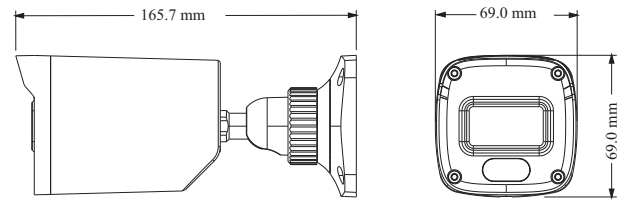

SPECIFICATIONS

Model	TD-7451AS2
Specifications	
Camera	
Image Sensor	1 / 2.5 "CMOS
Resolution	5MP
Image Size	2560 x 1936
Video Output	AHD / TVI / CVI
Audio	1CH built-in MIC
Image System	PAL / NTSC
Electronic Shutter	Auto; 1/50s~1/1000000s(P); 1/60s~1/100000s(N)
LED View Distance	20 ~30 m
Frame Rate	5MP@20fps/4MP@30fps
Min. Illumination	0 lux with LED ON
Lens	3.6 mm
Lens Mount	M12
S / N Ratio	≥52dB (AGC OFF)
Ingress Protection	IP 67
Functions	
Function Control	OSD (COC Control)
Smart LED	Yes
Digital WDR	Yes
Digital NR	Yes, 2D DNR
Global Exposure	Yes
Central Exposure	Yes
AGC	Yes
Auto White Balance	Yes
BLC	Yes
Front Light Compensation	No
Contrast	Yes
Sharpness	Yes
Image Setting	Yes
Defect Correction	Auto
Language	Chinese and English
Angle Adjustment	Pan: 0°~360°; Tilt: 0°~80°; Rotation: 0°~360°
Others	
Power Supply	DC12V (± 10%)
Power Consumption	LED OFF : < 1.5W; LED ON : <3W
Working Environment	- 30 °C ~ 50 °C, 10 % ~ 90 % (relative humidity)
Dimensions (mm)	165.7 x 69 x 69
Weight (net)	Approx. 0.37KG

DIMENSIONS