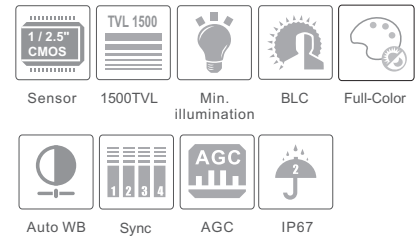

CAMERA

TD-7451AS2

5MP HD Full-Color Bullet Camera

- 5MP@20fps/4MP real time image, high resolution, true color
- AHD / TVI / CVI standard and lossless video output
- Up to 1500 TVL resolution
- CMOS progressive scan, perfectly capturing the moving object
- Support OSD menu
- Support DWDR
- High speed, long distance and real time transmission
- The LED can be automatically turned on at low illumination
- 20 ~ 30m LED view distance
- IP67 ingress protection
- Support COC
- Support coaxial audio transmission(Temporarily only valid in TVI signal mode)

SPECIFICATIONS

Model	TD-7451AS2
Specifications	
Camera	
Image Sensor	1 / 2.5 "CMOS
Resolution	5MP
Image Size	2560 x 1936
Video Output	AHD / TVI / CVI
Audio	1CH built-in MIC
Image System	PAL / NTSC
Electronic Shutter	Auto; 1/50s~1/1000000s(P); 1/60s~1/100000s(N)
LED View Distance	20 ~30 m
Frame Rate	5MP@20fps/4MP@30fps
Min. Illumination	0 lux with LED ON
Lens	3.6 mm
Lens Mount	M12
S / N Ratio	≥52dB (AGC OFF)
Ingress Protection	IP 67
Functions	
Function Control	OSD (COC Control)
Smart LED	Yes
Digital WDR	Yes
Digital NR	Yes, 2D DNR
Global Exposure	Yes
Central Exposure	Yes
AGC	Yes
Auto White Balance	Yes
BLC	Yes
Front Light Compensation	No
Contrast	Yes
Sharpness	Yes
Image Setting	Yes
Defect Correction	Auto
Language	Chinese and English
Angle Adjustment	Pan: 0°~360°; Tilt: 0°~80°; Rotation: 0°~360°
Others	
Power Supply	DC12V (± 10%)
Power Consumption	LED OFF : < 1.5W; LED ON : <3W
Working Environment	- 30 °C ~ 50 °C, 10 % ~ 90 % (relative humidity)
Dimensions (mm)	165.7 x 69 x 69
Weight (net)	Approx. 0.37KG