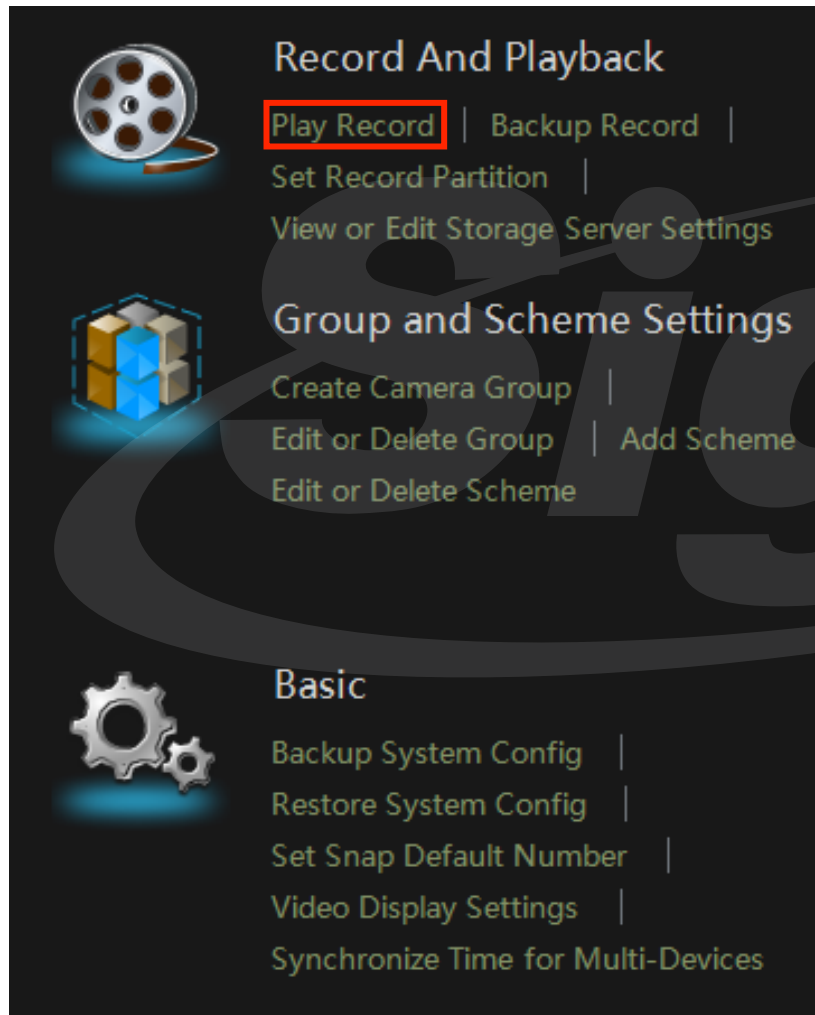

Ανίχνευση Διέλευσης από το NVMS1000

(1) Απεικόνιση «Έξυπνου» Συναγερμού

Clear List ☐ Motion Alarm ☐ Sensor Alarm ☐ Video Loss Alarm ☒ Object Removal ☒ Video Exception ☒ Line Crossing ☒ Unprocessed alarm count:2313

Alarm Time	Alarm Source	Status	Play Record	Delete	Processing stat
2017/4/25 14:03:39	F4 Smart_4MP_12.124Line Crossing	Alarm			Unprocessed
2017/4/25 14:00:12	F4 Smart_4MP_12.124Line Crossing	Alarm			Processed
2017/4/25 14:00:05	F4 Smart_JYObject Removal	Alarm			Unprocessed
2017/4/25 14:00:00	F4 Smart_4MP_12.124Line Crossing	Alarm			Unprocessed
2017/4/25 13:59:37	F4 Smart_JYObject Removal	Alarm			Unprocessed

User Name: admin Web Port: 8081 CPU: 30% RAM: 70% 2017/4/25 14:26:27

(2) Εμφάνιση αρχείου συμβάντων για IVA

Main Type : **All** Operation Log System Log Alarm Log

Sub Type : **All** Motion Detection Sensor Alarm Video Shelter Alarm Video Loss Alarm Playback PTZ Control Talk Login/Logout
Live Preview System Configuration Device Parameter Configuration Log Search Device online/offline Object Removal
Video Exception Line Crossing Intrusion

Start Time 2017-04-25 00:00:00 End Time 2017-04-25 23:59:59

Log Maintenance Export Inquire

Index	Main Type	Sub Type	Time	Content	User/Server Na	Node Name
24	Alarm Log	Motion Dete	2017-04-25 14:08:37	Motion Detection Alarm		F4 Smart_4MP_12.124
25	Alarm Log	Line Crossin	2017-04-25 14:08:15	Line Crossing Alarm		F4 Smart_4MP_12.124
26	Alarm Log	Motion Dete	2017-04-25 14:08:14	Motion Detection Alarm		F4 Smart_4MP_12.124
27	Operation L	Log Search	2017-04-25 14:08:07	Search log	admin	
28	Operation L	Log Search	2017-04-25 14:07:25	Search log	admin	
29	Alarm Log	Motion Dete	2017-04-25 14:06:51	Motion Detection Alarm		F4 Smart_4MP_12.124
30	Alarm Log	Motion Dete	2017-04-25 14:06:25	Motion Detection Alarm		F4 Smart_4MP_12.124

F4 Smart_IP通道5

- ☒ admin
- ☒ user
- ☒ newuser
- ☒ tester

Ανίχνευση Διέλευσης από το NVMS1000

(3) Αναπαραγωγή IVA

Διαφορετικός χρωματισμός για κάθε συναγερμό IVA