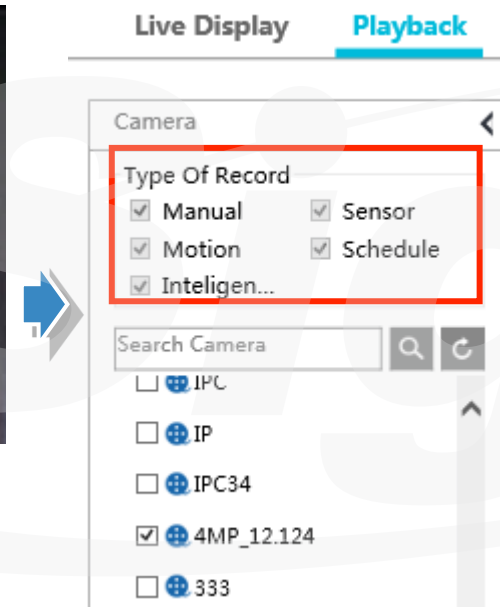

(2) Αναπαραγωγή Video IVA

Υπάρχουν 4 τύποι συμβάντων IVA διαθέτουν κοινή ένδειξη καταγραφών.