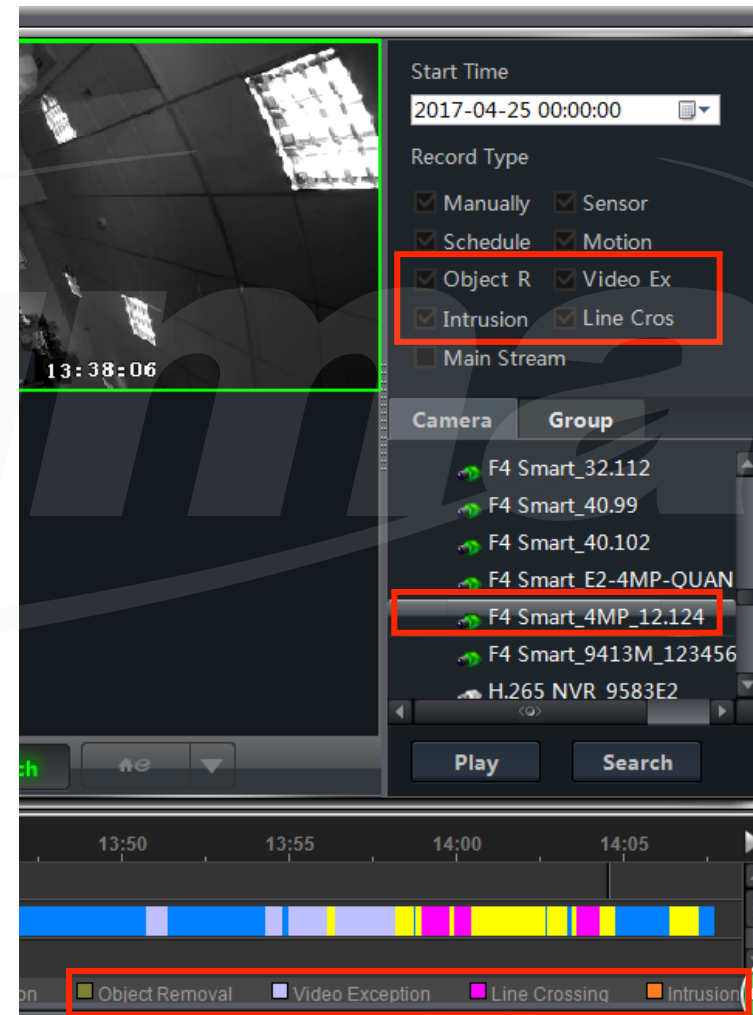

Ανίχνευση Διέλευσης από το NVMS1000

(1) Απεικόνιση «Έξυπνου» Συναγερμού

Clear List ☐ Motion Alarm ☐ Sensor Alarm ☐ Video Loss Alarm ☒ Object Removal ☒ Video Exception ☒ Line Crossing ☒ Unprocessed alarm count:2313

Alarm Time	Alarm Source	Status	Play Record	Delete	Processing stat
2017/4/25 14:03:39	F4 Smart_4MP_12.124Line Crossing	Alarm			Unprocessed
2017/4/25 14:00:12	F4 Smart_4MP_12.124Line Crossing	Alarm			Processed
2017/4/25 14:00:05	F4 Smart_JYObject Removal	Alarm			Unprocessed
2017/4/25 14:00:00	F4 Smart_4MP_12.124Line Crossing	Alarm			Unprocessed
2017/4/25 13:59:37	F4 Smart_JYObject Removal	Alarm			Unprocessed

User Name: admin Web Port: 8081 CPU: 30% RAM: 70% 2017/4/25 14:26:27

(2) Εμφάνιση αρχείου συμβάντων για IVA

Main Type : **All** Operation Log System Log Alarm Log

Sub Type : **All** Motion Detection Sensor Alarm Video Shelter Alarm Video Loss Alarm Playback PTZ Control Talk Login/Logout
Live Preview System Configuration Device Parameter Configuration Log Search Device online/offline Object Removal
Video Exception Line Crossing Intrusion

Start Time 2017-04-25 00:00:00 End Time 2017-04-25 23:59:59

Log Maintenance Export Inquire

Index	Main Type	Sub Type	Time	Content	User/Server Na	Node Name
24	Alarm Log	Motion Dete	2017-04-25 14:08:37	Motion Detection Alarm		F4 Smart_4MP_12.124
25	Alarm Log	Line Crossin	2017-04-25 14:08:15	Line Crossing Alarm		F4 Smart_4MP_12.124
26	Alarm Log	Motion Dete	2017-04-25 14:08:14	Motion Detection Alarm		F4 Smart_4MP_12.124
27	Operation L	Log Search	2017-04-25 14:08:07	Search log	admin	
28	Operation L	Log Search	2017-04-25 14:07:25	Search log	admin	
29	Alarm Log	Motion Dete	2017-04-25 14:06:51	Motion Detection Alarm		F4 Smart_4MP_12.124
30	Alarm Log	Motion Dete	2017-04-25 14:06:25	Motion Detection Alarm		F4 Smart_4MP_12.124

F4 Smart_IP通道5

- ☒ admin
- ☒ user
- ☒ newuser
- ☒ tester

Ανίχνευση Διέλευσης από το NVMS1000

(3) Αναπαραγωγή IVA

Διαφορετικός χρωματισμός για κάθε συναγερμό IVA