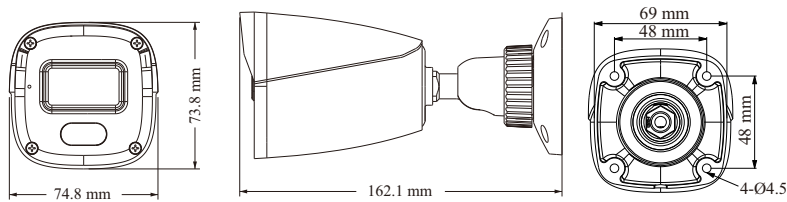

PoE	Yes, IEEE802.3af
Supplement Light Range	IR range: 20 ~ 30 m; white light range: 10 ~ 20 m
Ingress Protection	IP67
Others	
Power Supply	DC12V/PoE
Power Consumption	DC12V: <4.0W; PoE: ≤5.5W
Operating Environment	- 30 °C ~ 60 °C (-22°F~140°F), Humidity: less than 95 % (non-condensing)
Storage Environment	- 30 °C ~ 65°C (-22°F~149°F), Humidity: less than 95 % (non-condensing)
Dimensions (mm)	162.1 × 74.8 × 73.8
Weight (net)	Approx. 0.365KG
Material	Aluminum alloy body
Installation	Ceiling mounting; Wall mounting
Certificate	CE, FCC
Environmental Protection	Complies with Directive EU RoHS, WEEE(2012/19/EU), directive 94/62/EC and REACH(EC1907/2006)

DIMENSIONS

AVAILABLE ACCESSORIES

AVAILABLE MODEL

Available Model	TD-9441S5L-C(D/PE/AW2)
-----------------	------------------------