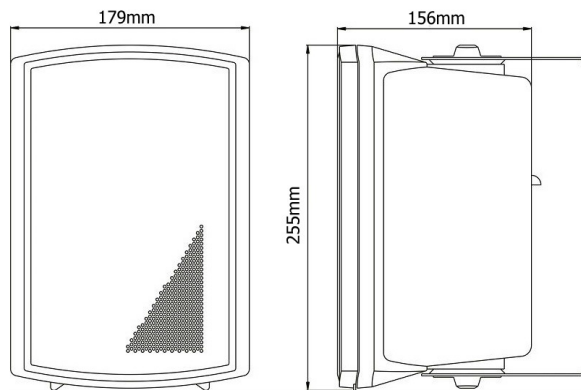

■ HYB125-5

5.25" Sound System Fashion Speaker Box, 80 W @ 8 Ohms

Features

Fashion speaker available in black and white. The HYB125 series of indoor / outdoor speakers are designed for sophisticated mini Hifi Speaker , excellent speech and music reproduction are achieved.

These speakers have a Highly durable PP cabinets,2-way system, a PP cone woofer and a 1/2" balanced dome tweeter which are fitted into a professionally created case ensuring perfect acoustics.

The trapeze form allows mounting in various angles and corners.

Speaker mounting is possible indoors and outdoors. Installation is fast and easy with the supplied mounting bracket

■ Specifications

Technical data	HYB125-5
Woofer	5 1/4"
Tweeter	1/2"
Frequency Response(Hz)	90-20K
SPL(dB@1W/M)	89
Impedance	8 Ohm
Power	80 Watt Max
Dimension(mm)	H255*W179*D156
Weight	1.70 Kg per piece
Color	Black or White