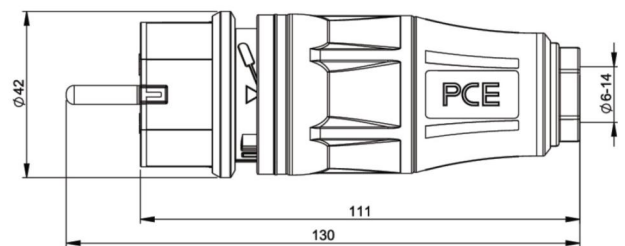

PCE data sheet

article#	05721-sr
article description	Safety plug 2SL IP54 red series TopTaurus2
description long	Safety plug series TopTaurus2 color: black-red, material: PA6 2-component rubberized screwless quick lock system for housing cover and strain relief earthing system: dual earthing system 16 A / 250V AC / 3p (2P+E), protection rating: IP54
GTIN (EAN)	9003399454684
country of origin	AT
customs number	85366990
net weight	0.100 kg
packaging quantity	20
minimum order quantity	20

ETIM 8.0	EC000242
Model	Protective contact (SCHUKO)
Material	Plastic
For heavy conditions (in accordance with VDE)	True
Degree of protection (IP)	IP54
Angle of plug	Straight
Connection system	Screwed terminal
Colour	Red
Number of poles	3
Nominal voltage	250 V
Nominal current	16 A
Protective earth pin round	True

K (cable Ø)	6-14 mm
SW	21 mm
wire flexible	0,75-2,5 mm ²
contact screws	80 Ncm
strain relief	400 Ncm
dismantling length	30 mm
stripping length	7 mm

<https://www.pcelectric.at/shop/en/?func=detail&artnr=05721-sr>