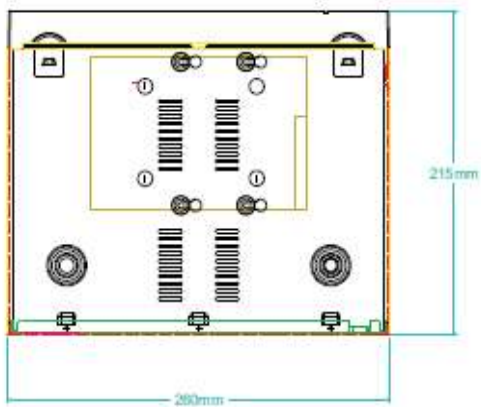

Diagram

* Specifications are subject to change without notice.