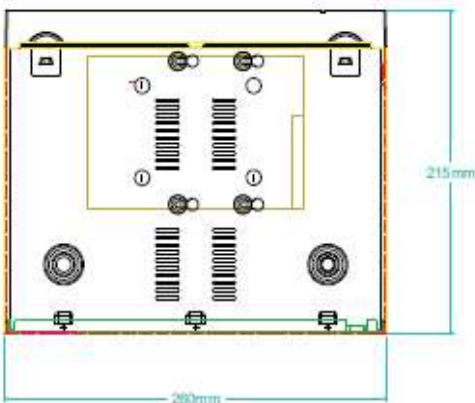

Hard Disk Driver

Interface Type	1 SATA Interface
Capacity	1 SATA Hard Disk (2.5"/3.5" SATA, Up to 8TB)
General	
Language	Simplified Chinese, Traditional Chinese, English, Polish, Czech, Russian, Thai, Hebrew, Arabic, Bulgarian, Japanese, German, French, Portuguese, Turkic, Spanish, Italian, Hungarian, Romanian, Korean, Dutch, Greek, Vietnamese,
UTC Control	YES
USB Interface	2 USB 2.0 Interfaces
Power consumption	DC 12V/2A ≤6W (Without Hard Disk)
Working Environment	-10~55°C/10~90%
Dimension (W×D×H)	260*215*43(mm)
Weight	2kg (Without HDD)

Diagram

* Specifications are subject to change without notice.