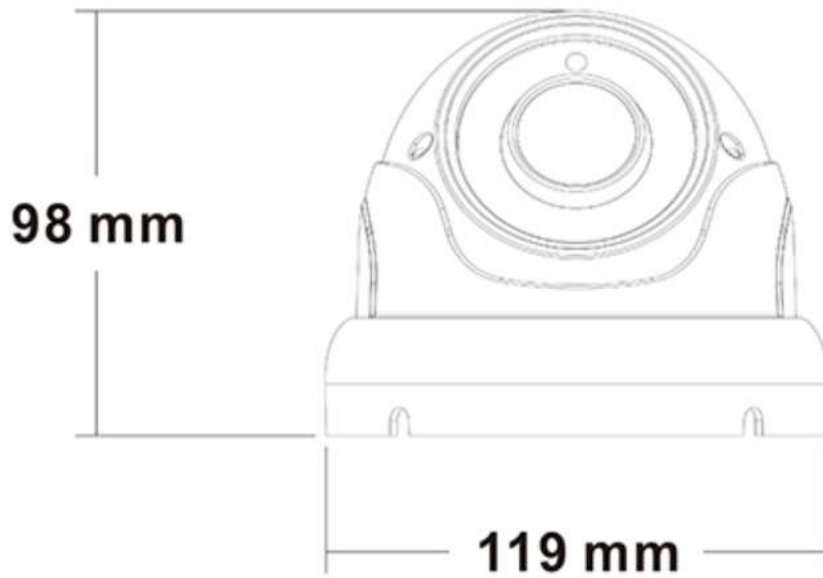

## LDVF-6515WFL

- 4-IN-1 AHD/CVI/TVI/CVBS
- **2Mp/4Mp/5Mp** HD Video Out
- Manual Varifocal Lens 2.8-12mm
- 30M Night Vision
- IP67 WaterProof

<b>Camera</b>	
Image Sensor	1/3" CMOS Sensor
Image Resolution	5Mp (2592x1944), 4Mp (2560x1440), 2Mp (1920x1080)
Video Output Mode	<b>AHD/TVI</b> : 5Mp@20fps/12.5fps, 4Mp@30fps, 2Mp@30fps; <b>CVI</b> : 4Mp@30fps, 2M@30fps
Electronic Shutter	AUTO
TV System	PAL/NTSC
Scanning System	Progressive Scan
<b>Lens</b>	
Focus Length	Board Lens 2.8-12mm
Focus Control	Manual
Lens Type	Manual
<b>Night Vision</b>	
IR Cut Filter	YES
Infrared LED	14μ x 24PCS
Infrared Distance	30M
IR Status	AGC Auto Control
<b>Camera Features</b>	
Starlight	/
Day/Night	YES
OSD Menu Language	YES
White Balance	AUTO / MANUAL
Gain Control	AUTO
Noise Reduction	DNR
WDR	DWDR
UTC	YES

<b>General</b>	
Housing	IP67
Bracket	NO
Operation Temperature	-10°C ~ +60°C RH95% Max
Storage Temperature	-20°C ~ +60°C RH95% Max
Power Source	DC12V±10%,750mA
Dimension	Φ 119 x 98 (H) mm
Weight	800g

## Dimensions

\* Specifications are subject to change without notice.