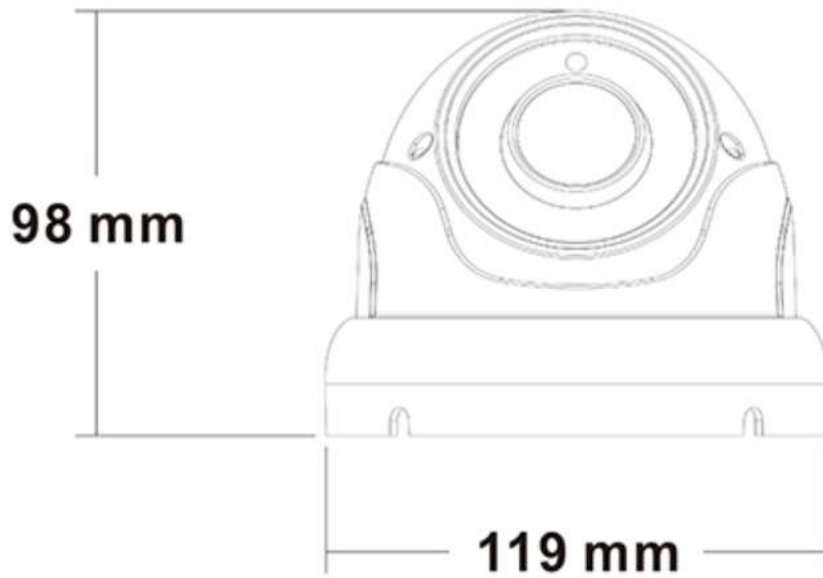

## LDVF-6514WFL

- 4-IN-1 AHD/CVI/TVI/CVBS
- **2Mp/4Mp/5Mp** HD Video Out
- Manual Varifocal Lens 2.8-12mm
- 30M Night Vision
- IP67 WaterProof

<b>Camera</b>	
Image Sensor	1/3" CMOS Sensor
Image Resolution	5Mp (2592x1944), 4Mp (2560x1440), 2Mp (1920x1080)
Video Output Mode	<b>AHD/TVI</b> : 5Mp@20fps/12.5fps, 4Mp@30fps, 2Mp@30fps; <b>CVI</b> : 4Mp@30fps, 2M@30fps
Electronic Shutter	AUTO
TV System	PAL/NTSC
Scanning System	Progressive Scan
<b>Lens</b>	
Focus Length	Board Lens 2.8-12mm
Focus Control	Manual
Lens Type	Manual
<b>Night Vision</b>	
IR Cut Filter	YES
Infrared LED	14μ x 24PCS
Infrared Distance	30M
IR Status	AGC Auto Control
<b>Camera Features</b>	
Starlight	/
Day/Night	YES
OSD Menu Language	YES
White Balance	AUTO / MANUAL
Gain Control	AUTO
Noise Reduction	DNR
WDR	DWDR
UTC	YES

<b>General</b>	
Housing	IP67
Bracket	NO
Operation Temperature	-10°C ~ +60°C RH95% Max
Storage Temperature	-20°C ~ +60°C RH95% Max
Power Source	DC12V±10%,750mA
Dimension	Φ 119 x 98 (H) mm
Weight	800g

## Dimensions

\* Specifications are subject to change without notice.