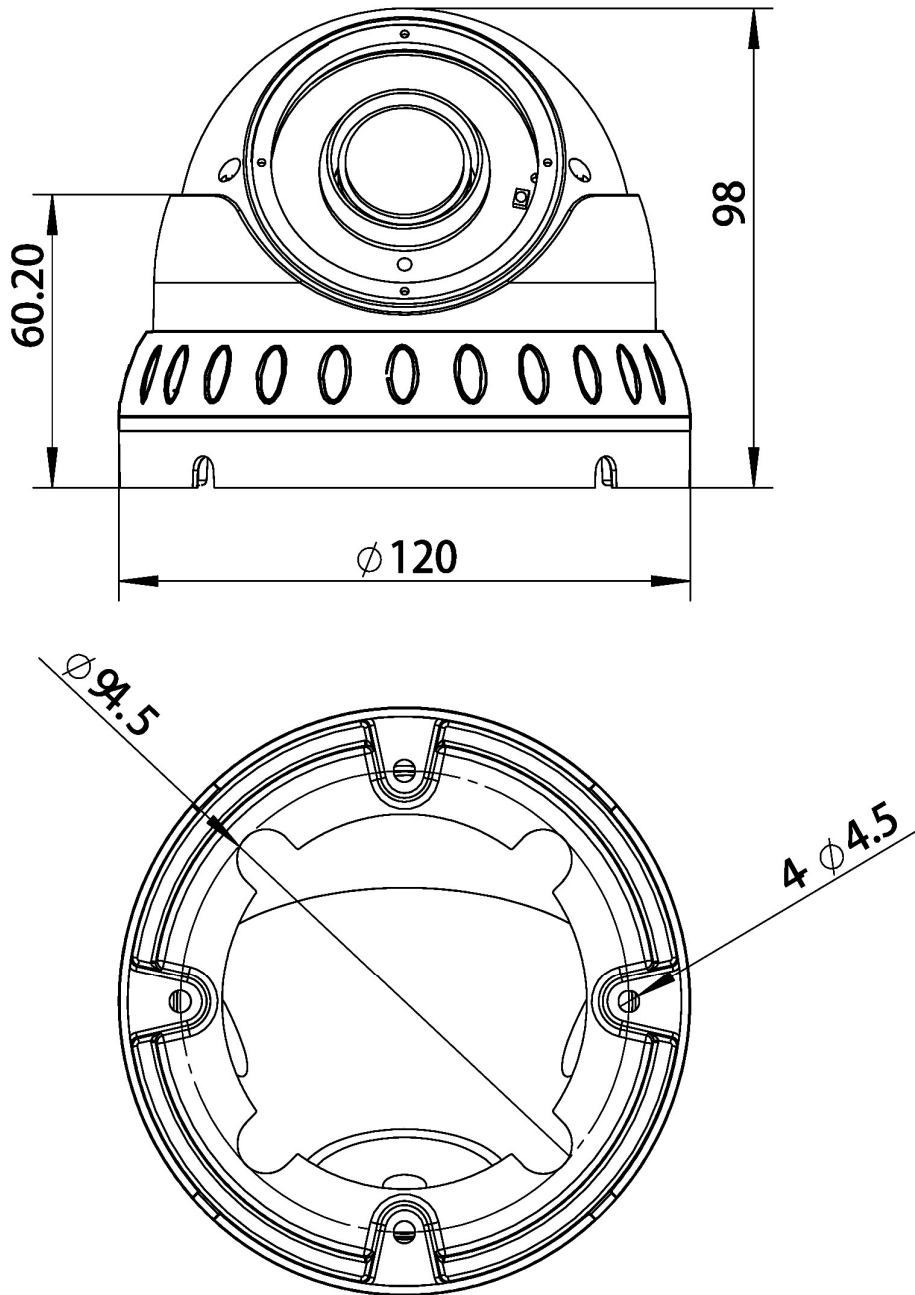

## LDVF-6512WFL

- 4-IN-1 AHD/CVI/TVI/CVBS
- **2Mp/4Mp/5Mp** HD Video Out
- Manual Varifocal Lens 2.8-12mm
- 30M Night Vision
- IP67 WaterProof

<b>Camera</b>	
Image Sensor	1/3" CMOS Sensor
Image Resolution	5Mp (2592x1944), 4Mp (2560x1440), 2Mp (1920x1080)
Video Output Mode	<b>AHD/TVI</b> : 5Mp@20fps/12.5fps, 4Mp@30fps, 2Mp@30fps; <b>CVI</b> : 4Mp@30fps, 2M@30fps
Electronic Shutter	AUTO
TV System	PAL/NTSC
Scanning System	Progressive Scan
<b>Lens</b>	
Focus Length	Board Lens 2.8-12mm
Focus Control	Manual
Lens Type	Manual
<b>Night Vision</b>	
IR Cut Filter	YES
Infrared LED	14μ x 24PCS
Infrared Distance	30M
IR Status	AGC Auto Control
<b>Camera Features</b>	
Starlight	/
Day/Night	YES
OSD Menu Language	YES
White Balance	AUTO / MANUAL
Gain Control	AUTO
Noise Reduction	DNR
WDR	DWDR
UTC	YES

General	
Housing	IP67
Bracket	NO
Operation Temperature	-10°C ~ +60°C RH95% Max
Storage Temperature	-20°C ~ +60°C RH95% Max
Power Source	DC12V±10%,750mA
Dimension	Φ 120 x 98 (H) mm
Weight	800g

## Dimensions

\* Specifications are subject to change without notice.