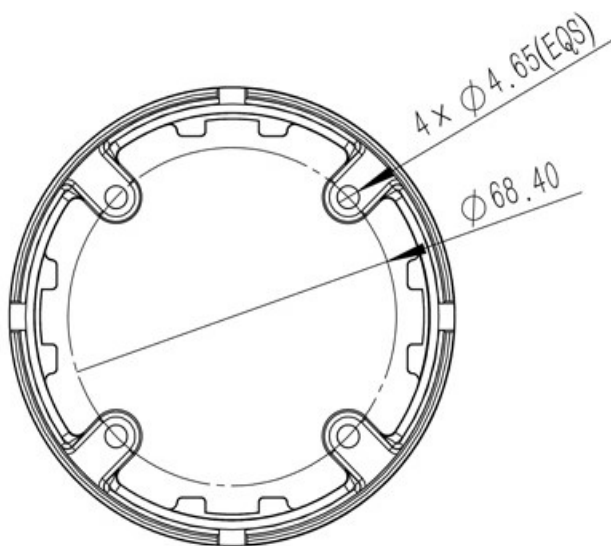

Reliable Digital Security Products

LDSM-652FL

- 4-IN-1 AHD/CVI/TVI/CVBS
- **2Mp/4Mp/5Mp** HD Video Out
- Fixed Lens 2.8mm
- 20M Night Vision
- IP67 WaterProof

Camera	
Image Sensor	1/3" CMOS Sensor
Image Resolution	5Mp (2592x1944), 4Mp (2560x1440), 2Mp (1920x1080)
Video Output Mode	AHD/TVI : 5Mp@20fps/12.5fps, 4Mp@30fps, 2Mp@30fps; CVI : 4Mp@30fps, 2M@30fps
Electronic Shutter	AUTO
TV System	PAL/NTSC
Scanning System	Progressive Scan
Lens	
Focus Length	Board Lens 2.8mm
Focus Control	Fixed
Lens Type	Fixed
Night Vision	
IR Cut Filter	YES
Infrared LED	14μ x 18PCS
Infrared Distance	20M
IR Status	AGC Auto Control
Camera Features	
Starlight	/
Day/Night	YES
OSD Menu Language	YES
White Balance	AUTO / MANUAL
Gain Control	AUTO
Noise Reduction	DNR
WDR	DWDR
UTC	YES

General	
Housing	IP67
Bracket	NO
Operation Temperature	-10°C ~ +60°C RH95% Max
Storage Temperature	-20°C ~ +60°C RH95% Max
Power Source	DC12V±10%,550mA
Dimension	Φ 93 x 74(H) mm
Weight	400g

Dimensions

* Specifications are subject to change without notice.