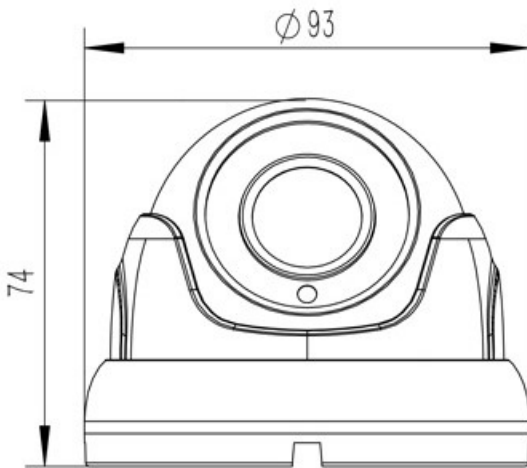

Reliable Digital Security Products

LDSM-652FL

- 4-IN-1 AHD/CVI/TVI/CVBS
- **2Mp/4Mp/5Mp** HD Video Out
- Fixed Lens 2.8mm
- 20M Night Vision
- IP67 WaterProof

Camera	
Image Sensor	1/3" CMOS Sensor
Image Resolution	5Mp (2592x1944), 4Mp (2560x1440), 2Mp (1920x1080)
Video Output Mode	AHD/TVI : 5Mp@20fps/12.5fps, 4Mp@30fps, 2Mp@30fps; CVI : 4Mp@30fps, 2M@30fps
Electronic Shutter	AUTO
TV System	PAL/NTSC
Scanning System	Progressive Scan
Lens	
Focus Length	Board Lens 2.8mm
Focus Control	Fixed
Lens Type	Fixed
Night Vision	
IR Cut Filter	YES
Infrared LED	14μ x 18PCS
Infrared Distance	20M
IR Status	AGC Auto Control
Camera Features	
Starlight	/
Day/Night	YES
OSD Menu Language	YES
White Balance	AUTO / MANUAL
Gain Control	AUTO
Noise Reduction	DNR
WDR	DWDR
UTC	YES

General	
Housing	IP67
Bracket	NO
Operation Temperature	-10°C ~ +60°C RH95% Max
Storage Temperature	-20°C ~ +60°C RH95% Max
Power Source	DC12V±10%,550mA
Dimension	Φ 93 x 74(H) mm
Weight	400g

Dimensions

* Specifications are subject to change without notice.