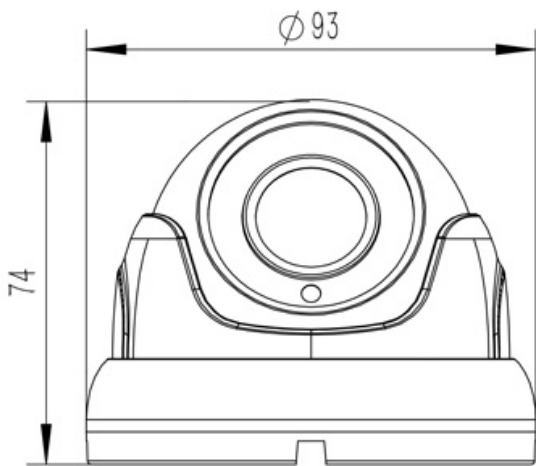

Reliable Digital Security Products

LDSM-602F

- 4-IN-1 AHD/CVI/TVI/CVBS
- Full HD 2Mpixels 1080p
- Fixed Lens 2.8mm
- 20M Night Vision
- IP66 WaterProof

Camera	
Image Sensor	F23
Image Resolution	1080P
Effective Pixels	1920*1080
TV System	PAL/NTSC
Electronic Shutter	1/25s~1/50,000s , 1/30s~1/60,000s
S/N Ratio	≥50dB
Scanning System	Progressive Scan
Lens	
Focus Length	2.8mm
Focus Control	Fixed
Lens Type	Fixed
Pixels	2M Pixels
Auto Iris Support	NO
Night Vision	
Infrared LED	14μ x 18PCS
Infrared Distance	20M
IR Status	Under 10 Lux by CDS
IR Power On	CDS Auto Control
Camera Features	
Day/Night	YES
OSD Menu Language	YES
White Balance	AUTO / MANUAL
Gain Control	AUTO
Noise Reduction	3DNR
Picture Adjustment	YES
WDR	YES
OSD Support	YES
UTC	YES
Dip Switch	YES

General	
Housing	IP66
Bracket	YES
Dual Voltage	No
IR Cut Filter	YES
Heater	No
Audio	No
Operation Temperature	-10°C ~ +50°C RH95% Max
Storage Temperature	-20°C ~ +60°C RH95% Max
Power Source	DC12V±10%, 550mA
Dimension	Φ 93 x 74(H) mm
Weight	400g

Dimensions

* Specifications are subject to change without notice.