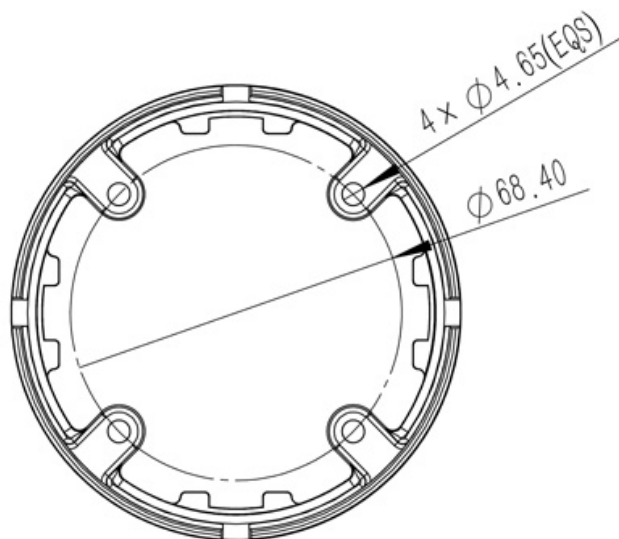

Reliable Digital Security Products

LDSM-602F

- 4-IN-1 AHD/CVI/TVI/CVBS
- Full HD 2Mpixels 1080p
- Fixed Lens 2.8mm
- 20M Night Vision
- IP66 WaterProof

Camera	
Image Sensor	F23
Image Resolution	1080P
Effective Pixels	1920*1080
TV System	PAL/NTSC
Electronic Shutter	1/25s~1/50,000s , 1/30s~1/60,000s
S/N Ratio	≥50dB
Scanning System	Progressive Scan
Lens	
Focus Length	2.8mm
Focus Control	Fixed
Lens Type	Fixed
Pixels	2M Pixels
Auto Iris Support	NO
Night Vision	
Infrared LED	14μ x 18PCS
Infrared Distance	20M
IR Status	Under 10 Lux by CDS
IR Power On	CDS Auto Control
Camera Features	
Day/Night	YES
OSD Menu Language	YES
White Balance	AUTO / MANUAL
Gain Control	AUTO
Noise Reduction	3DNR
Picture Adjustment	YES
WDR	YES
OSD Support	YES
UTC	YES
Dip Switch	YES

General	
Housing	IP66
Bracket	YES
Dual Voltage	No
IR Cut Filter	YES
Heater	No
Audio	No
Operation Temperature	-10°C ~ +50°C RH95% Max
Storage Temperature	-20°C ~ +60°C RH95% Max
Power Source	DC12V±10%, 550mA
Dimension	Φ 93 x 74(H) mm
Weight	400g

Dimensions

* Specifications are subject to change without notice.