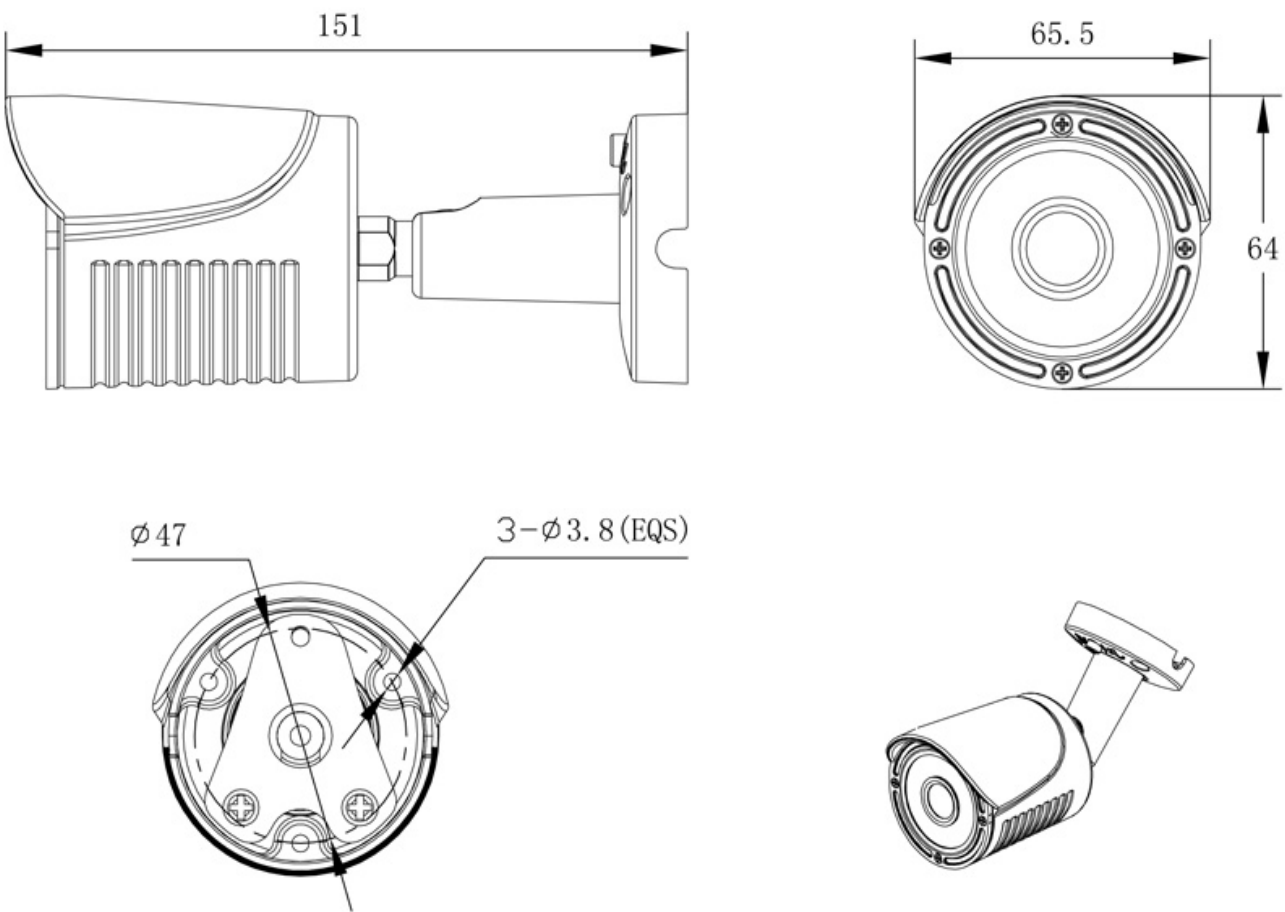

## LBSM-702F

- 4-IN-1 AHD/CVI/TVI/CVBS
- Full HD 2Mpixels 1080p
- Fixed Lens 2.8mm
- 20M Night Vision
- IP66 WaterProof

<b>Camera</b>	
Image Sensor	F23
Image Resolution	1080P
Effective Pixels	1920*1080
TV System	PAL/NTSC
Electronic Shutter	1/25s~1/50,000s , 1/30s~1/60,000s
S/N Ratio	≥50dB
Scanning System	Progressive Scan
<b>Lens</b>	
Focus Length	2.8mm
Focus Control	Fixed
Lens Type	Fixed
Pixels	2M Pixels
Auto Iris Support	NO
<b>Night Vision</b>	
Infrared LED	14μ x 18PCS
Infrared Distance	20M
IR Status	Under 10 Lux by CDS
IR Power On	CDS Auto Control
<b>Camera Features</b>	
Day/Night	YES
OSD Menu Language	YES
White Balance	AUTO / MANUAL
Gain Control	AUTO
Noise Reduction	3DNR
Picture Adjustment	YES
WDR	YES
OSD Support	YES
UTC	YES
Dip Switch	YES

General	
Housing	IP66
Bracket	YES
Dual Voltage	No
IR Cut Filter	YES
Heater	No
Audio	No
Operation Temperature	-10°C ~ +50°C RH95% Max
Storage Temperature	-20°C ~ +60°C RH95% Max
Power Source	DC12V±10%, 550mA
Dimension	151(W) x 64(H) x 65.5(D)mm
Weight	700g

## Dimensions

\* Specifications are subject to change without notice.