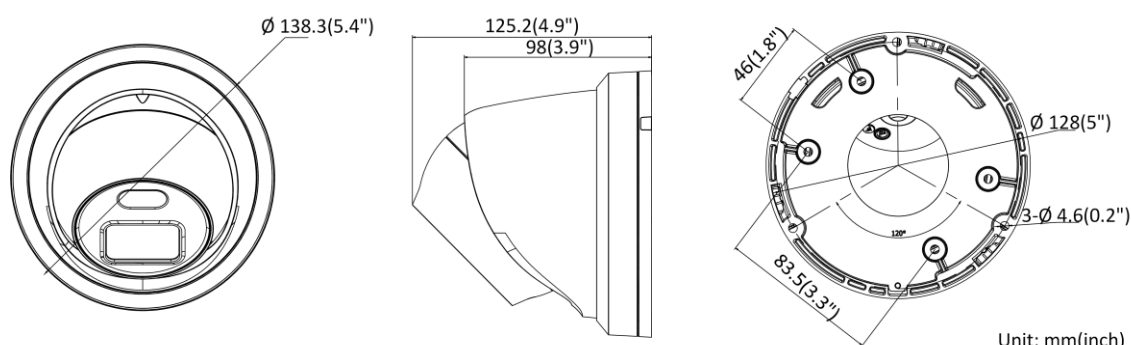

General Function	Anti-flicker, heartbeat, mirror, privacy masks, flash log, password reset via e-mail, pixel counter
Software Reset	Yes
Storage Conditions	-30 °C to 60 °C (-22 °F to 140 °F). Humidity 95% or less (non-condensing)
Startup and Operating Conditions	-30 °C to 60 °C (-22 °F to 140 °F). Humidity 95% or less (non-condensing)
Power Supply	12 VDC ± 25%, PoE: 802.3af, class 3
Power Consumption and Current	12 VDC, 0.55 A, max. 6.6 W PoE: (802.3af, 36 V to 57 V), 0.22 A to 0.13 A, max. 7.6 W
Power Interface	Ø5.5 mm coaxial power plug
Material	Aluminum alloy body, except for trim ring
Screw Material	SUS304
Camera Dimension	Ø138.3 × 125.2 mm (Ø5.4" × 4.9")
Package Dimension	170 × 170 × 150 mm (7" × 7" × 5.9")
Camera Weight	Approx. 820 g (1.8 lb.)
With Package Weight	Approx. 1137 g (2.5 lb.)
Approval	
Class	Class B
EMC	FCC SDoC (47 CFR Part 15, Subpart B); CE-EMC (EN 55032: 2015, EN 61000-3-2: 2014, EN 61000-3-3: 2013, EN 50130-4: 2011 +A1: 2014); RCM (AS/NZS CISPR 32: 2015); IC VoC (ICES-003: Issue 6, 2016); KC (KN 32: 2015, KN 35: 2015)
Safety	UL (UL 60950-1); CB (IEC 60950-1:2005 + Am 1:2009 + Am 2:2013, IEC 62368-1:2014); CE-LVD (EN 60950-1:2005 + Am 1:2009 + Am 2:2013, IEC 62368-1:2014); BIS (IS 13252(Part 1):2010+A1:2013+A2:2015); LOA (IEC/EN 60950-1)
Environment	CE-RoHS (2011/65/EU); WEEE (2012/19/EU); Reach (Regulation (EC) No 1907/2006)
Protection	Ingress protection: IP67 (IEC 60529-2013)

▪ Available Model

DS-2CD2347G2-LU (2.8 mm, 4 mm, 6 mm)

DS-2CD2347G2-L (2.8 mm, 4 mm, 6 mm)

▪ Dimension

Unit: mm(inch)

▪ **Accessory**

▪ **Optional**

DS-1273ZJ-140B Wall Mount	DS-1271ZJ-140 Pendant Mount	DS-1273ZJ-140 Wall Mount	DS-1280ZJ-DM21 Junction Box	DS-1276ZJ-SUS Corner Mount
				
				
<p>DS-1275ZJ-SUS Vertical Pole Mount</p>				
				
				