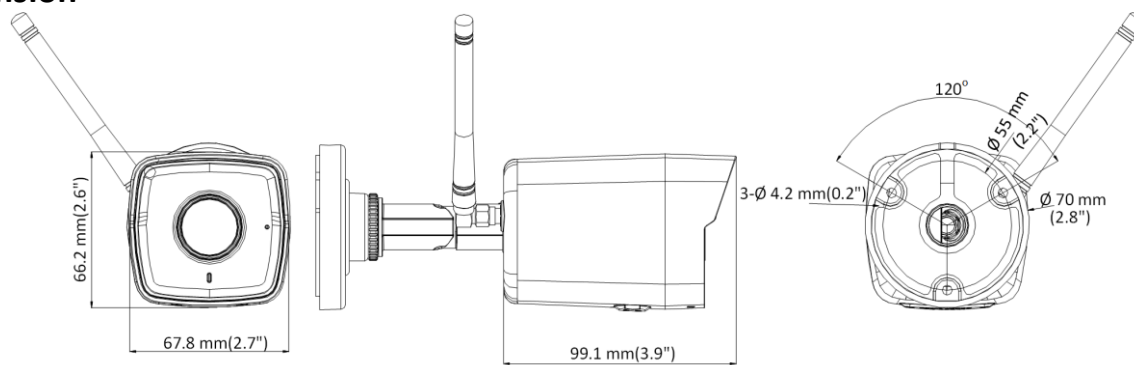

▪ Available Model

DS-2CV1021G0-IDW1(2.8 mm, 4 mm)

▪ Dimension

▪ Accessory