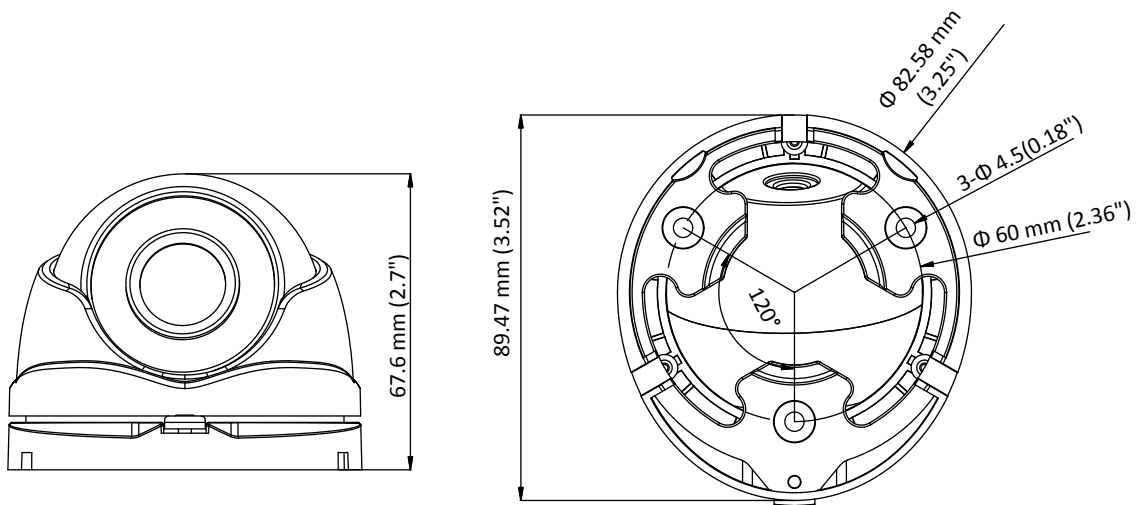

DS-2CE56D0T-IRMF HD 1080p IR Turret Camera

Key Features

- 2 megapixel high performance CMOS
- Analog HD output, up to 1080p resolution
- Day/Night switch
- Smart IR
- Up to 20 m IR distance
- Switchable TVI/AHD/CVI/CVBS
- IP66

Specification

Camera	
Image Sensor	2MP CMOS Image Sensor
Signal System	PAL/NTSC
Frame Rate	PAL: 1080p@25fps NTSC: 1080p@30fps
Resolution	1920 (H) × 1080 (V)
Min. illumination	0.01 Lux@(F1.2, AGC ON), 0 Lux with IR
Shutter Time	1/25 (1/30) s to 1/50,000 s
Lens	3.6 mm 2.8 mm, 6 mm fixed lens
Horizontal Field of View	103° (2.8 mm), 82.2° (3.6 mm), 54° (6 mm)
Lens Mount	M12
Day & Night	IR cut filter
Angle Adjustment	Pan: 0° to 360°, Tilt: 0° to 75°, Rotation: 0° to 360°
Synchronization	Internal synchronization
Menu	
AGC	Low/middle/high
Day/Night Mode	Smart/color/BW(Black and White)
Backlight Compensation	Yes
DWDR	Yes
Language	English, Chinese
Functions	Brightness, Sharpness, DNR, Mirror
Interface	
Video Output	1 HD analog output
Switch Button	TVI/AHD/CVI/CVBS
General	
Operating Conditions	-40 °C to 60 °C (-40 °F to 140 °F), Humidity: 90% or less (non-condensation)
Power Supply	12 VDC ± 15%
Power Consumption	Max. 4 W
Ingress Protection	IP66
Material	Metal
IR Range	Up to 20 m
Dimensions	89.47 × 67.6 mm (3.52" × 2.7")
Weight	340 g (0.75 lb.)

Order Model

DS-2CE56D0T-IRMF

Dimensions

Accessories

DS-1272ZJ-110-TRS
Wall Mounting Bracket

DS-1275ZJ-SUS
Vertical Pole Mounting Bracket

DS-1276ZJ-SUS
Corner Mounting Bracket

DS-1280ZJ-XS
Junction Box