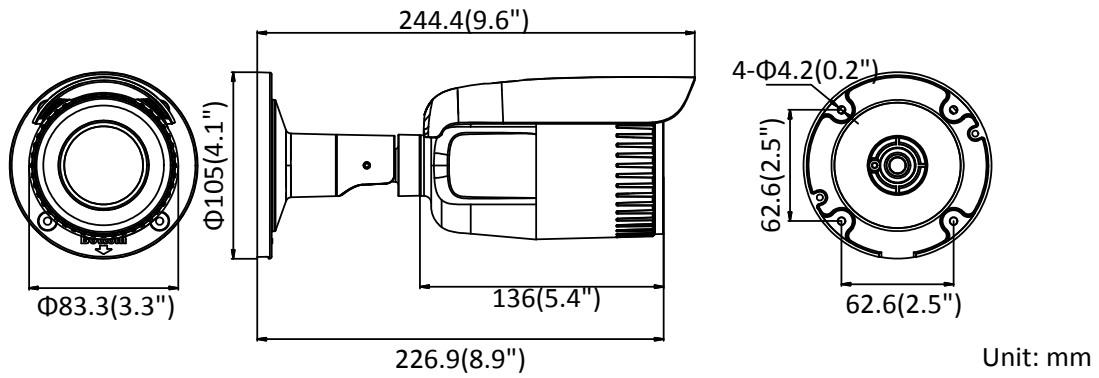

Dimension

Unit: mm

Accessory

Distributed by