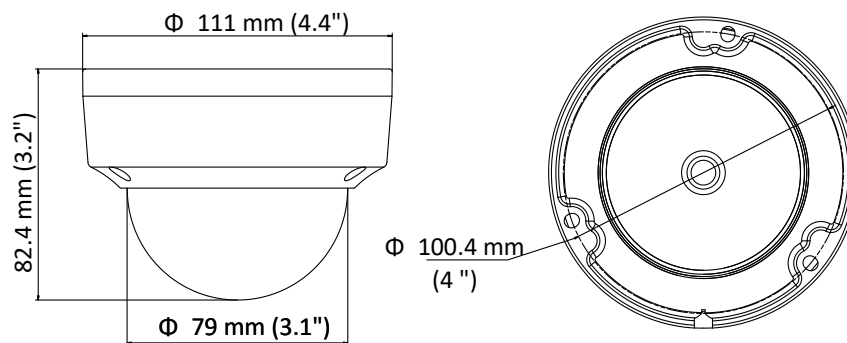

Dimension

Accessories

Distributed by

HIKVISION

Headquarters

No.555 Qianmo Road, Binjiang District,
Hangzhou 310051, China
T +86-571-8807-5998
overseasbusiness@hikvision.com

Hikvision USA
T +1-909-895-0400
sales.usa@hikvision.com

Hikvision Europe
T +31-23-55-42-770
info.eu@hikvision.com

Hikvision Middle East
T +971-4-8816086
salesme@hikvision.com

Hikvision Russia
T +7-495-669-67-99
saleru@hikvision.com

Hikvision India
T +91-22-28469900
sales@pramahikvision.com

Hikvision Italy
T +39-0438-6902
info.it@hikvision.com

Hikvision France
T +33(0)1-85-330-450
info.fr@hikvision.com

Hikvision Spain
T +34-91-737-16-55
info.es@hikvision.com

Hikvision Poland
T +48-22-460-01-50
poland@hikvision.com

Hikvision UK
T +01628-902140
support.uk@hikvision.com

Hikvision Singapore
T +65-6684-4718
sg@hikvision.com

Hikvision Oceania
T +61-2-8599-4233
salesau@hikvision.com

Hikvision Canada
T +1-909-895-0400
sales.usa@hikvision.com

Hikvision Korea
T +82-31-731-8841
sales.korea@hikvision.com

Hikvision Brazil
T +55 11 3318-0050
Latam.support@hikvision.com

Hikvision Africa
T +27 (10) 0351172
sale.africa@hikvision.com

Hikvision Hong Kong
T +852-2151-1761