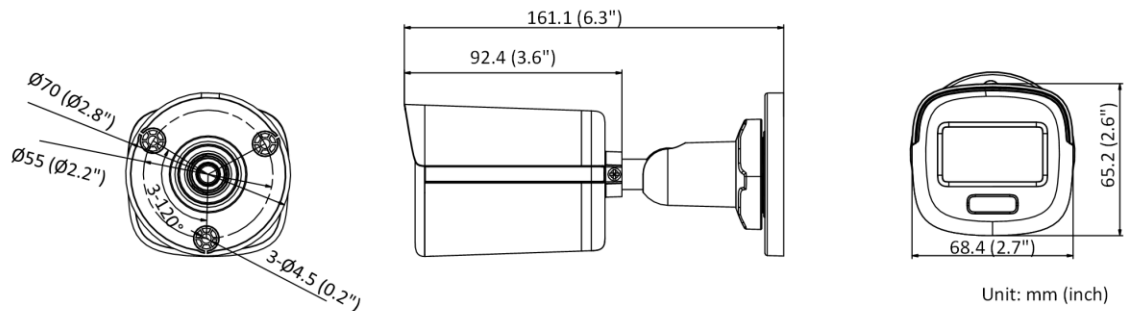

▪ Dimension