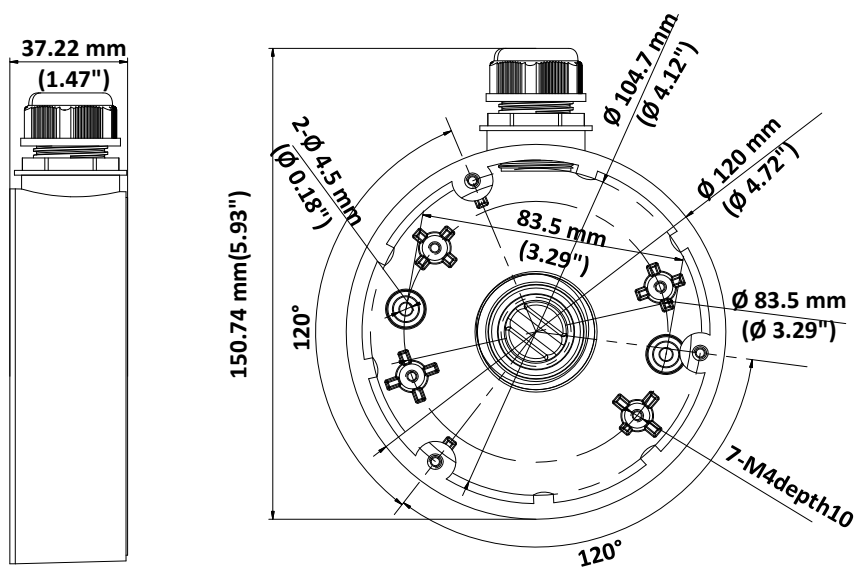

### Junction Box

### Dimension

### Parameter

Model	DS-1280ZJ-DM46
Parameters	Junction Box
Appearance	Hikvision White
Material	Aluminum Alloy
Dimension	Ø 120 mm × 37.2 mm (Ø 4.72" × 1.46")
Weight	250 g (0.55 lb.)

### Note

- The junction box should be installed on the flat surface.
- Waterproof rubber is necessary for the outdoor application.
- The wall must be capable of supporting at least 3 times as much as the total weight of the camera and the junction box.
- The junction box's maximum load capacity is 4.5 kg (9.92 lb.).