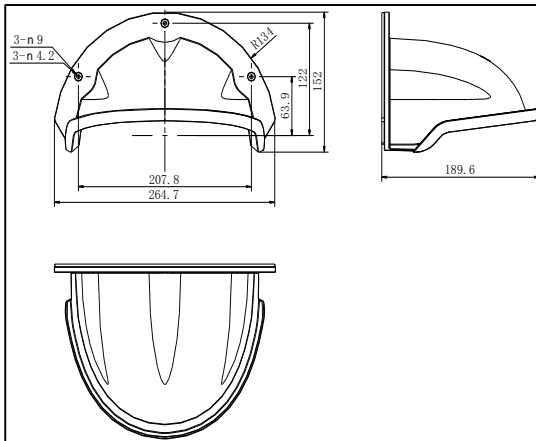

DS-1250ZJ

Rain Shade for Outdoor Dome Camera

Features:

- Composite fibre material with good tenacity and high reliability;
- Water chute design for preventing rainwater from flowing to camera housing;
- Prevent direct sunlight and improve image quality;
- Rain protection and six-level windproof;
- Weaken the possibility of freezing;

Dimension:

Order Model:

DS-1250ZJ

Parameter:

| | |
|------------|------------------------------------|
| Model | DS-1250ZJ |
| Parameters | Rain Shade for Outdoor Dome Camera |
| Appearance | Hikvision White |
| Material | Composite Fibre |
| Dimension | 264.7*152*189.6 mm |
| Weight | 199g |

Notice:

- The rain shade should be installed on flat wall
- The wall must be capable of supporting over 3 times as much as the total weight of the camera and accessory.

Note: The actual dome camera may vary from the picture above.