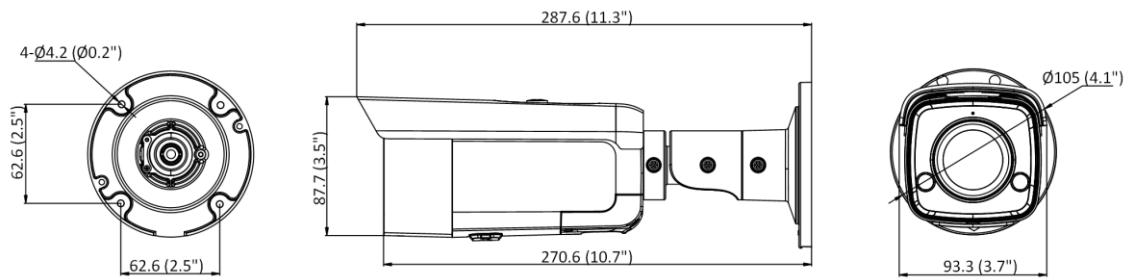

Dimension

Unit: mm (inch)

Accessory

DS-1280ZJ-S
Junction Box

DS-1275ZJ-S-SUS
Vertical Pole Mount

DS-1276ZJ-SUS
Corner Mount

DS-1260ZJ
Junction Box

Distributed by