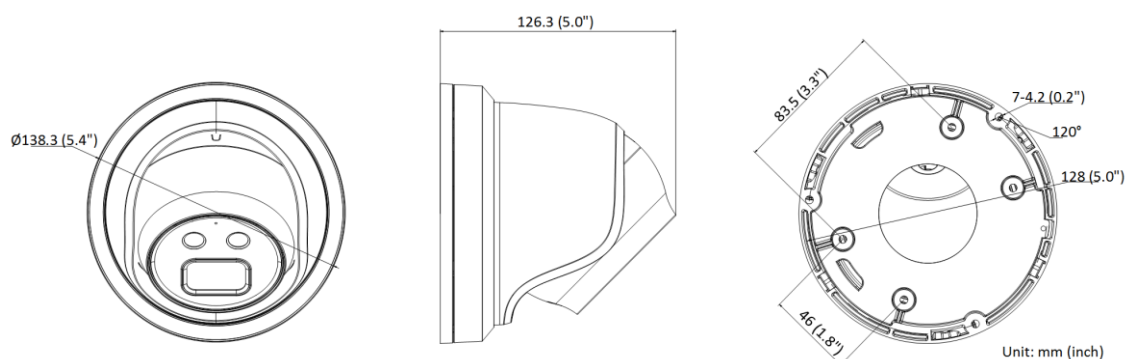

Power Consumption and Current	12 VDC, 0.48 A, max. 5.8 W PoE: (802.3af, 36 V to 57 V), 0.19 A to 0.12 A, max. 6.8 W
Power Interface	Ø5.5 mm coaxial power plug
Material	Metal except for trim ring
Camera Dimension	Ø138.3 × 126.3 mm (5.4" × 5.0")
Package Dimension	170 × 170 × 150 mm (6.7" × 6.7" × 5.9")
Camera Weight	Approx. 770 g (1.7 lb.)
With Package Weight	Approx. 1073 g (2.4 lb.)
Linkage Method	Upload to NAS/memory card, notify surveillance center, trigger record, trigger capture
Web Client Language	33 languages English, Russian, Estonian, Bulgarian, Hungarian, Greek, German, Italian, Czech, Slovak, French, Polish, Dutch, Portuguese, Spanish, Romanian, Danish, Swedish, Norwegian, Finnish, Croatian, Slovenian, Serbian, Turkish, Korean, Traditional Chinese, Thai, Vietnamese, Japanese, Latvian, Lithuanian, Portuguese (Brazil), Ukrainian
General Function	Anti-flicker, heartbeat, mirror, privacy masks, flash log, password reset via e-mail, pixel counter
Software Reset	Yes
Approval	
EMC	FCC (47 CFR Part 15, Subpart B); CE-EMC (EN 55032: 2015, EN 61000-3-2: 2014, EN 61000-3-3: 2013, EN 50130-4: 2011 +A1: 2014); RCM (AS/NZS CISPR 32: 2015); IC (ICES-003: Issue 6, 2016); KC (KN 32: 2015, KN 35: 2015)
Safety	UL (UL 60950-1); CB (IEC 60950-1:2005 + Am 1:2009 + Am 2:2013); CE-LVD (EN 60950-1:2005 + Am 1:2009 + Am 2:2013); BIS (IS 13252(Part 1):2010+A1:2013+A2:2015); LOA (IEC/EN 60950-1)
Environment	CE-RoHS (2011/65/EU); WEEE (2012/19/EU); Reach (Regulation (EC) No 1907/2006)
Protection	Ingression protection: IP67 (IEC 60529-2013)

Available Model

DS-2CD2346G2-I (2.8 mm, 4 mm, 6 mm)

DS-2CD2346G2-IU (2.8 mm, 4 mm, 6 mm)

Dimension

▪ Accessory

DS-1276ZJ-SUS
Corner Mount

DS-1271ZJ-140
Pendent Mount

DS-1273ZJ-140B
Wall Mount