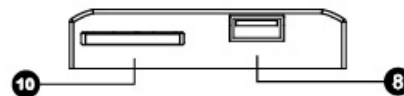

USB/SD position