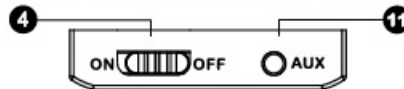

Power switch/AUX jack position

Specification\Model	HYC1215
Output Power	15W Stereo
Input Functions	USB,SD,FM,Bluetooth,AUX
Frequency Response	20~20KHz
Output Interface	8-Ohms,8Ω,Stereo(left and right)
Power Supply	AC110/220V(built-in transformer), or 9~15VDC (use a DC adapter)
Dimensions:WxHxD	73x116x60