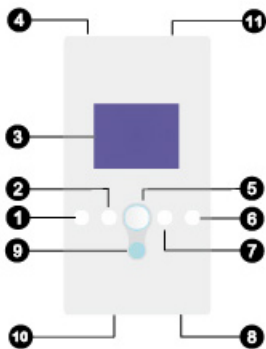

# BLUETOOTH WALL PLAYER

pearl  
one more better

Optional Speaker:  
Coaxial Ceiling Speaker

HSR175-5C

HSR108-5C

## Description

Small amplifier for background music system,output power reach 15W max@8 ohms low impedance output,has a 34x37mm display screen,it is suitable for office,restaurant,shop.etc.

### Panel Instruction:

- 1.EQ select
- 2.Short press: PRE song  
Long press: VOL-
- 3.Screen
- 4.Power switch
- 5.3.5mm AUX input
- 6.Short press: Play/Pause  
Long press:FM search
- 7.Model switch:  
USB-SD-FM-AUX-Bluetooth  
Long press:sleep mode
- 8.Short press: Next song  
Long press: VOL+
- 9.USB port
- 10.SD card port
- 11.IR receiver

### Power switch/AUX jack position

Specification\Model	HYC1215
Output Power	15W Stereo
Input Functions	USB,SD,FM,Bluetooth,AUX
Frequency Response	20~20KHz
Output Interface	8-Ohms,8Ω,Stereo(left and right)
Power Supply	AC110/220V(built-in transformer), or 9~15VDC (use a DC adapter)
Dimensions:WxHxD	73x116x60