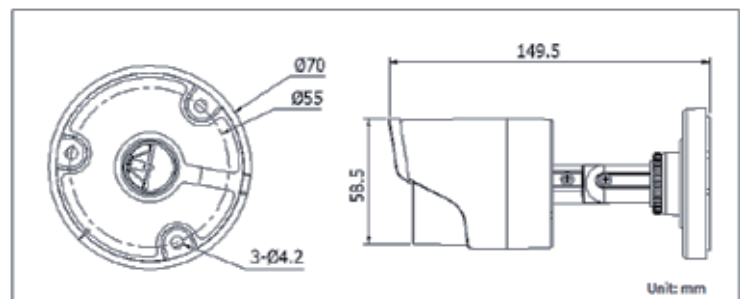

Platinum Bullet HD-TVI Camera 2.1MP CMHR6222B

Key Features:

- HD 1080P Video Output
- Adopt HDTV Technology
- True Day/Night
- Smart IR
- 65ft(20m) IR distance
- OSD Menu via UTC technology with Platinum TVI DVR
- Aluminum housing

Dimensions:

Platinum Bullet HD-TVI Camera 2.1MP CMHR6222B

CAMERA	
Image Sensor	1/2.9" CMOS
Signal System	NTSC/PAL
Effective Pixels	1930(H)*1088(V)
Min. Illumination	0.01 Lux, 0 Lux with IR
Shutter Speed	1/30(1/25) s to 1/50,000 s
Lens	3.6mm Lens Angle of View: 84.3°
Day & Night	ICR
Synchronization	Internal
Video Frame Rate	1080p@30fps/1080p@25fps
HD Video Output	1 HD-TVI Output
S/N Ratio	More than 52dB
MENU	
AGC	Support
D/N Mode	Color/ BW/ Smart
White Balance	ATW/MWB
Language	English
Function	Digital noise reduction, Mirror
GENERAL	
Working Temperature /Humidity	-40 ° F - 140 ° F (-40° C - 60° C) Humidity 90% or less (non-condensing)
Power Supply	DC 12V
Power Consumption	Max. 3W
Weather Proof Ratings	IP66
IR Range	Up to 65ft(20m)
Dimension	φ2.8" × 5.9" (φ70 × 149.5 mm)
Weight	0.8lb(360g)