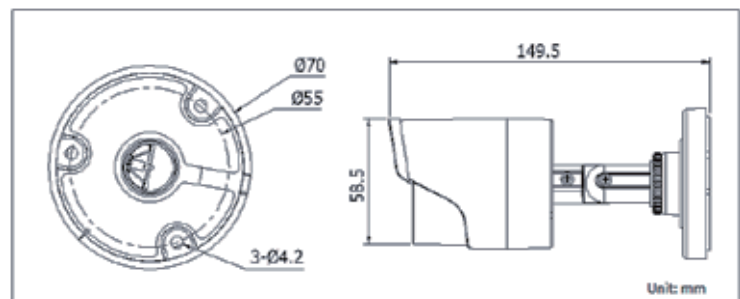

Platinum Bullet HD-TVI Camera 2.1MP CMHR6222

Key Features:

- HD 1080P Video Output
- Adopt HDTV Technology
- True Day/Night
- Smart IR
- 65ft(20m) IR distance
- OSD Menu via UTC technology with Platinum TVI DVR
- Aluminum housing

Dimensions:

Platinum Bullet HD-TVI Camera 2.1MP CMHR6222

CAMERA	
Image Sensor	1/2.9" CMOS
Signal System	NTSC/PAL
Effective Pixels	1930(H)*1088(V)
Min. Illumination	0.01 Lux, 0 Lux with IR
Shutter Speed	1/30(1/25) s to 1/50,000 s
Lens	3.6mm Lens Angle of View: 84.3°
Day & Night	ICR
Synchronization	Internal
Video Frame Rate	1080p@30fps/1080p@25fps
HD Video Output	1 HD-TVI Output
S/N Ratio	More than 52dB
MENU	
AGC	Support
D/N Mode	Color/ BW/ Smart
White Balance	ATW/MWB
Language	English
Function	Digital noise reduction, Mirror
GENERAL	
Working Temperature /Humidity	-40 ° F - 140 ° F (-40° C - 60 ° C) Humidity 90% or less (non-condensing)
Power Supply	DC 12V
Power Consumption	Max. 3W
Weather Proof Ratings	IP66
IR Range	Up to 65ft(20m)
Dimension	φ2.8" × 5.9" (φ70 × 149.5 mm)
Weight	0.8lb(360g)