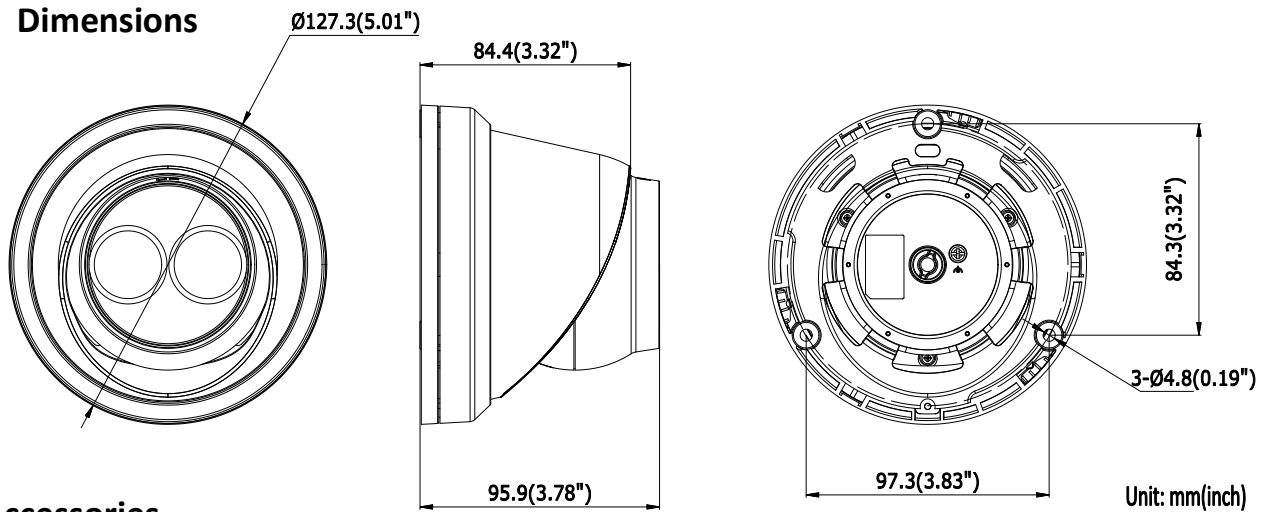

Image Setting	Rotate mode, saturation, brightness, contrast, sharpness adjustable by client software or web browser
Target Cropping	No
Day/Night Switch	Day/Night/Auto/Schedule
<b>Network</b>	
Network Storage	Support Micro SD/SDHC/SDXC card (128G), local storage and NAS (NFS,SMB/CIFS), ANR
Alarm Trigger	Motion detection, video tampering, network disconnected, IP address conflict, illegal login, HDD full, HDD error
Protocols	TCP/IP, ICMP, HTTP, HTTPS, FTP, DHCP, DNS, DDNS, RTP, RTSP, RTCP, PPPoE, NTP, UPnP™, SMTP, SNMP, IGMP, 802.1X, QoS, IPv6, Bonjour
General Function	One-key reset, anti-flicker, three streams, heartbeat, mirror, password protection, privacy mask, watermark, IP address filter
Firmware Version	V5.5.51
API	ONVIF (PROFILE S, PROFILE G), ISAPI
Simultaneous Live View	Up to 6 channels
User/Host	Up to 32 users 3 levels: Administrator, Operator and User
Client	iVMS-4200, Hik-Connect, iVMS-5200
Web Browser	IE8+, Chrome 31.0-44, Firefox 30.0-51, Safari 8.0+
<b>Interface</b>	
Communication Interface	1 RJ45 10M/100M self-adaptive Ethernet port
On-board storage	Built-in Micro SD/SDHC/SDXC slot, up to 128 GB
SVC	H.264 and H.265 encoding
Reset Button	Yes
<b>General</b>	
Operating Conditions	-30 °C to +60 °C (-22 °F to +140 °F), Humidity 95% or less (non-condensing)
Power Supply	12 VDC ± 25%, Φ 5.5 mm coaxial power plug PoE (802.3af, class 3)
Power Consumption and Current	12 VDC, 0.5A, max. 6W PoE (802.3af, 37V to 57V), 0.2A to 0.1A, max. 7.5W
Protection Level	IP67 TVS 2000V Lightning Protection, Surge Protection and Voltage Transient Protection
Material	Metal
Dimensions	Camera: Φ 127.3 × 95.9 mm (Φ 5.0" × 3.8") Package: 150 × 150 × 141 mm (5.9" × 5.9" × 5.6")
Weight	Camera: Approx. 610 g (1.3 lb.) With Package: Approx. 880 g (1.9 lb.)

## Dimensions